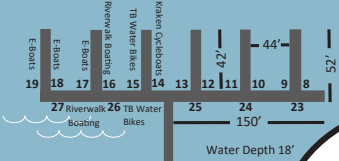

1st Floor

* Slips 14-19, 26-27 not available

Tampa Bay
Water Depth 5' - 7.5'

EMBASSY SUITES®
Tampa - Downtown Convention Center

FLOOR PLAN LEGEND

- Automatic External Defibrillator
- ATM
- Cafés, Concessions & Restaurants
- Column
- Family Restrooms
- Floor Ports
- Vending Machine
- Main Entrances
- Men's Restrooms
- Pillar
- Hospitality Suite
- Women's Restrooms
- ADA
- First Aid

Phone: (813) 274-8511 • Fax: (813) 274-7430
333 South Franklin Street • Tampa, FL 33602
www.TampaConventionCenter.com

2nd Floor

3rd Floor

4th Floor

Coming Summer 2023

Coming Summer 2023

Freight Door Dimensions
 Freight Door #1 - 30' H x 25' W
 Freight Door #2 - 20' H x 25' W
 Freight Door #3 - 14' H x 25' W