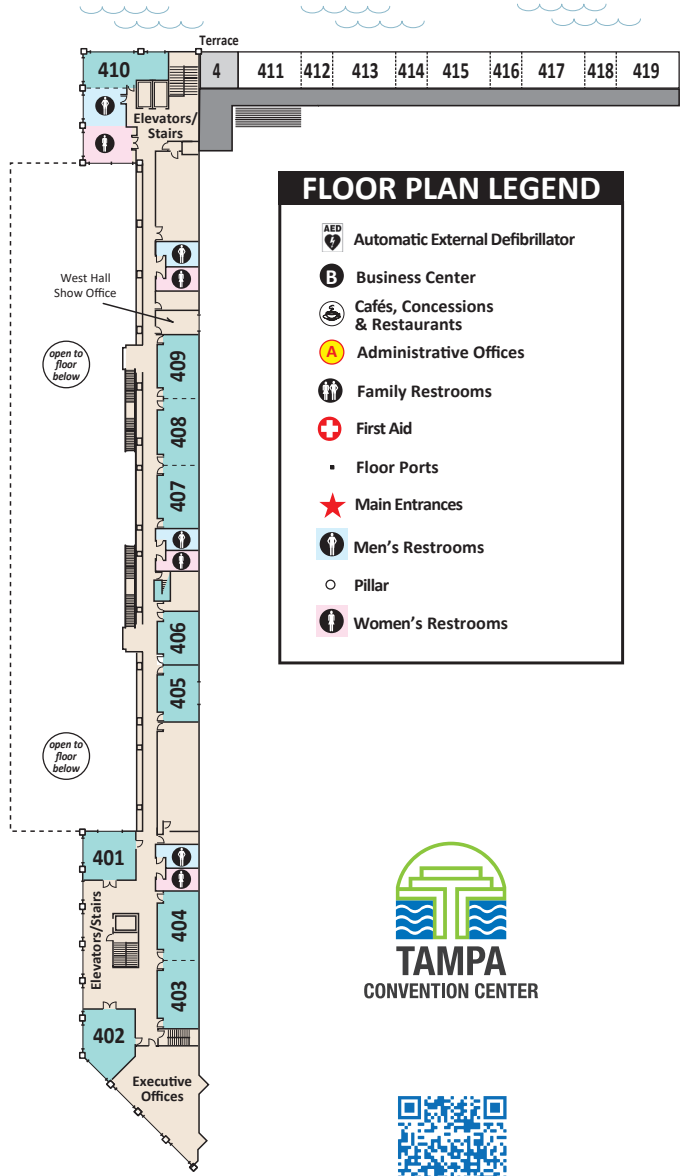

1st Floor

* Slips 14-19, 26-27 not available

Tampa Bay
Water Depth 5' - 7.5'

EMBASSY SUITES®
Tampa - Downtown Convention Center

FLOOR PLAN LEGEND

- Automatic External Defibrillator
- ATM
- Cafés, Concessions & Restaurants
- Column
- Family Restrooms
- Floor Ports
- Vending Machine
- Main Entrances
- Men's Restrooms
- Pillar
- Hospitality Suite
- Women's Restrooms
- ADA
- First Aid

Phone: (813) 274-8511 • Fax: (813) 274-7430
333 South Franklin Street • Tampa, FL 33602
www.TampaConventionCenter.com

2nd Floor

3rd Floor

4th Floor

Coming Summer 2023

Coming Summer 2023

Freight Door Dimensions
 Freight Door #1 - 30' H x 25' W
 Freight Door #2 - 20' H x 25' W
 Freight Door #3 - 14' H x 25' W

FLOOR PLAN LEGEND

- Automatic External Defibrillator
- Business Center
- Cafés, Concessions & Restaurants
- Administrative Offices
- Family Restrooms
- First Aid
- Floor Ports
- Main Entrances
- Men's Restrooms
- Pillar
- Women's Restrooms