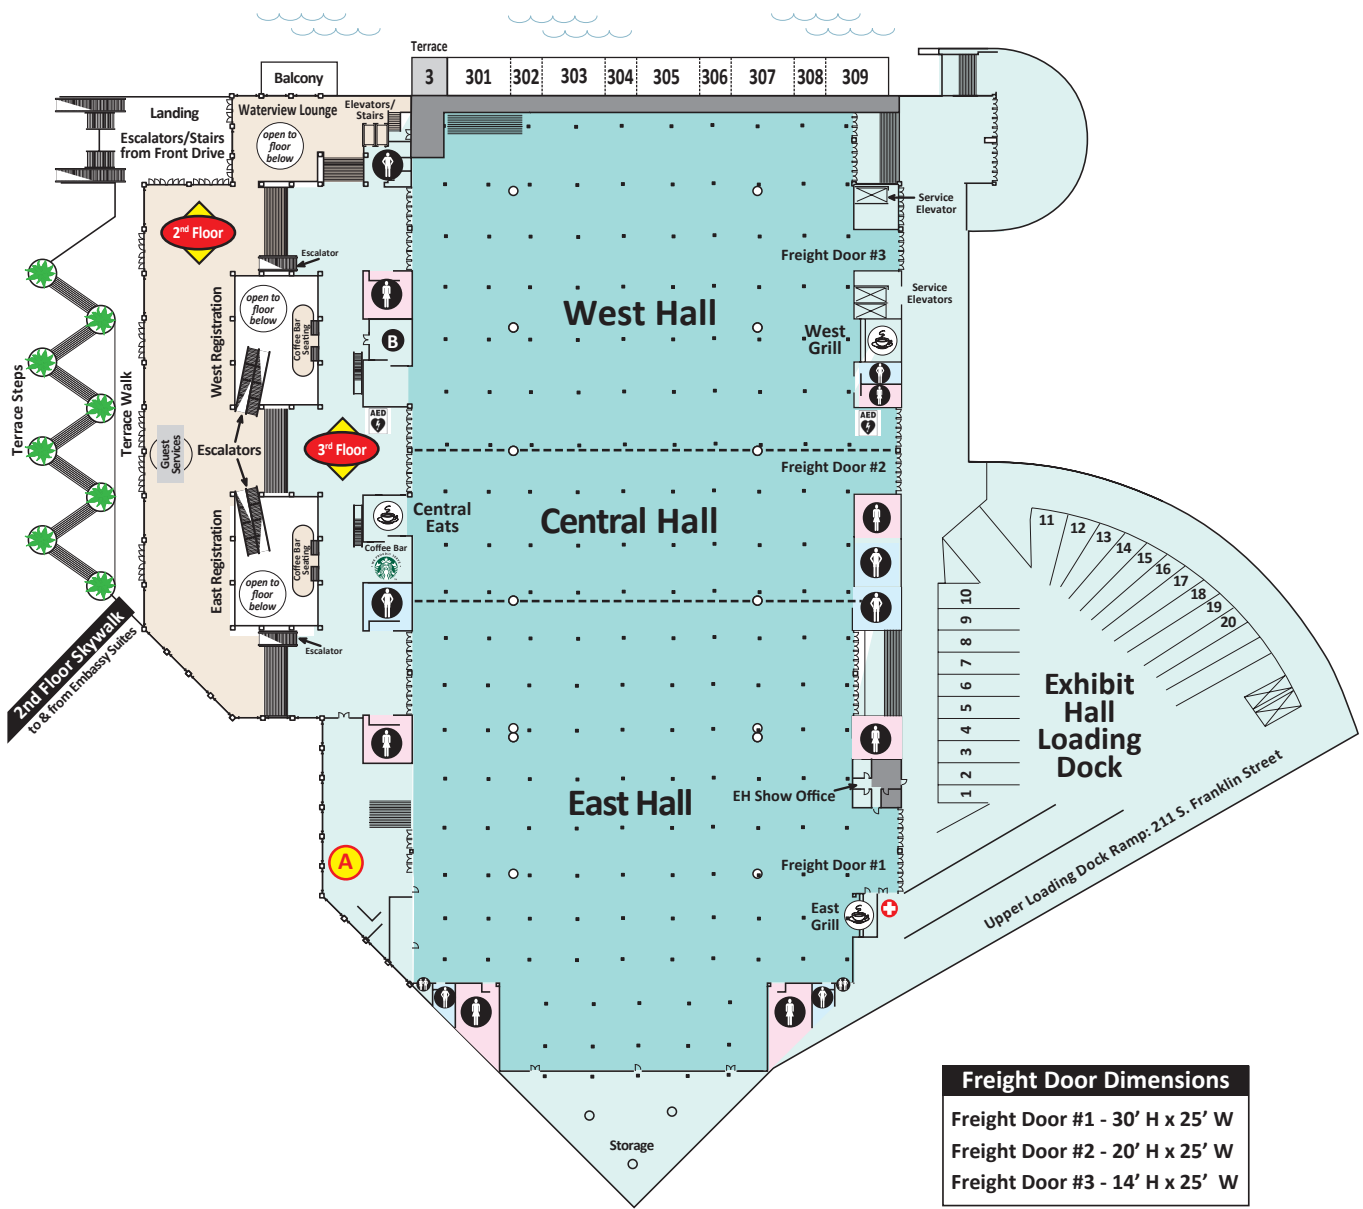

1st Floor

* Slips 14-19, 26-27 not available

Tampa Bay
Water Depth 5' - 7.5'

EMBASSY SUITES®
Tampa - Downtown Convention Center

FLOOR PLAN LEGEND

- Automatic External Defibrillator
- ATM
- Cafés, Concessions & Restaurants
- Column
- Family Restrooms
- Floor Ports
- Vending Machine
- Main Entrances
- Men's Restrooms
- Pillar
- Hospitality Suite
- Women's Restrooms
- ADA
- First Aid

Phone: (813) 274-8511 • Fax: (813) 274-7430
333 South Franklin Street • Tampa, FL 33602
www.TampaConventionCenter.com

2nd Floor

3rd Floor

4th Floor

Coming Summer 2023

Coming Summer 2023

Freight Door Dimensions
 Freight Door #1 - 30' H x 25' W
 Freight Door #2 - 20' H x 25' W
 Freight Door #3 - 14' H x 25' W

FLOOR PLAN LEGEND

- Automatic External Defibrillator
- Business Center
- Cafés, Concessions & Restaurants
- Administrative Offices
- Family Restrooms
- First Aid
- Floor Ports
- Main Entrances
- Men's Restrooms
- Pillar
- Women's Restrooms