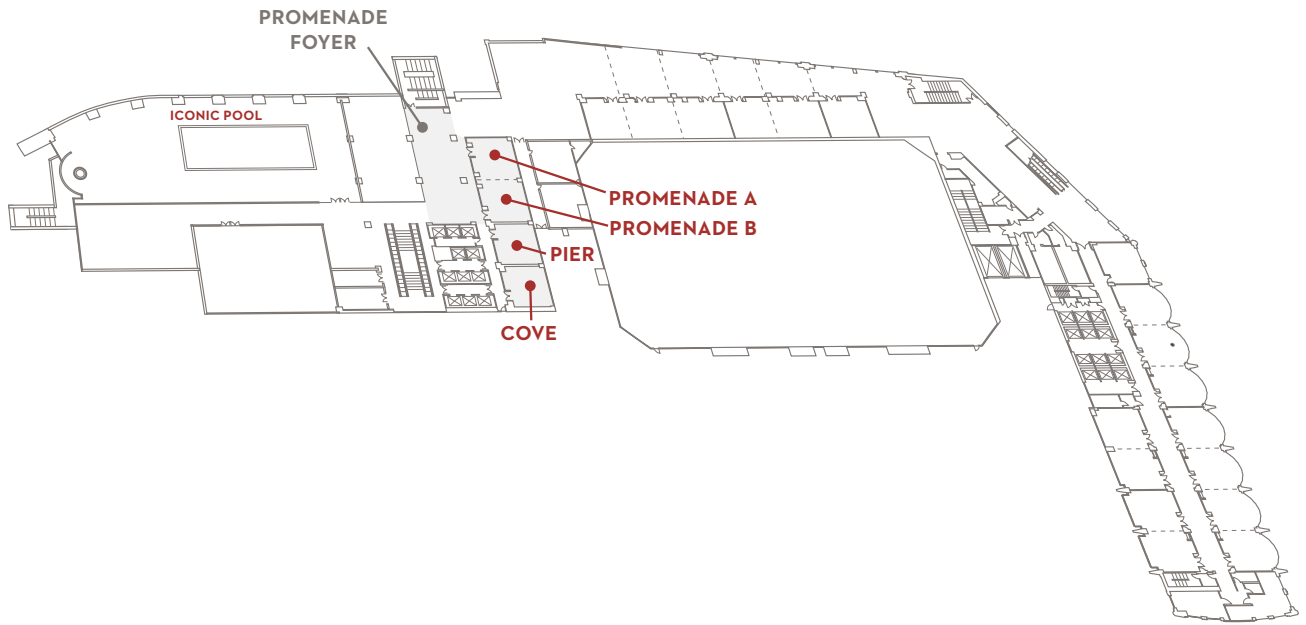

**HARBOR
TOWER** ➤

**MANCHESTER GRAND HYATT
SAN DIEGO**

1 Market Place
San Diego, CA 92101, USA

+1 619 232 1234 TELEPHONE
+1 619 358 6720 FAX

manchestergrand.hyatt.com

FLOOR PLAN

Third Level—Seaport Tower

**MANCHESTER GRAND HYATT
SAN DIEGO**