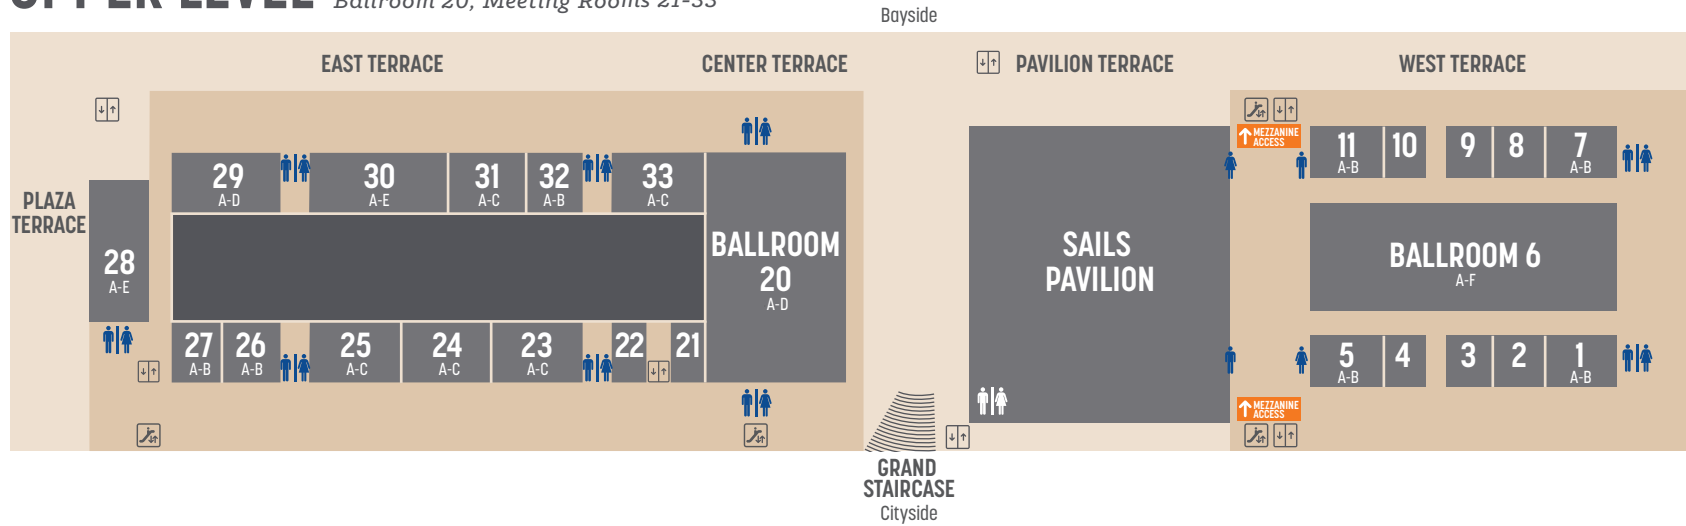

UPPER LEVEL *Meeting Rooms 1-11, Ballroom 6, Sails Pavilion Ballroom 20, Meeting Rooms 21-33*

MEZZANINE LEVEL *Meeting Rooms 12-19*

GROUND LEVEL *Lobbies A-H, Exhibit Halls A-H, Plaza Park*