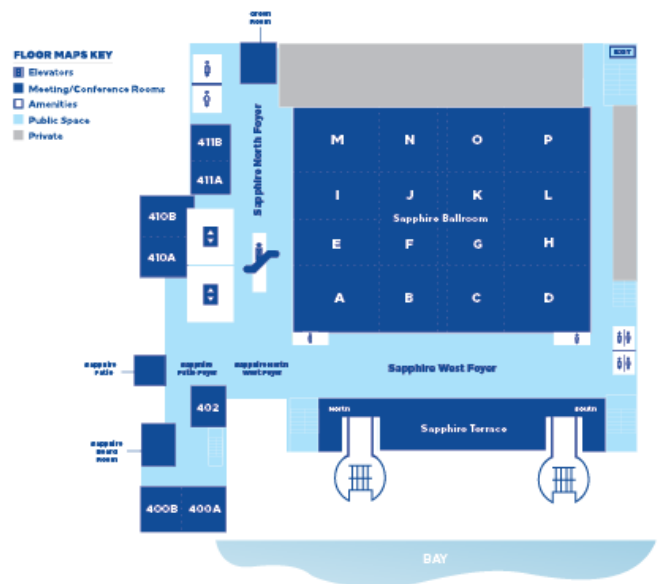

Promenade Level 1st Floor

Indigo Level 2nd Floor

Aqua Level 3rd Floor

Sapphire Level 4th Floor

Cobalt Level 5th Floor

Marriott Marquis - FIRST FLOOR

Marriott Marquis - SECOND FLOOR

Third Floor

Fourth Floor

**MANCHESTER GRAND HYATT
SAN DIEGO**

1 Market Place
San Diego, CA 92101, USA

+1 619 232 1234 TELEPHONE
+1 619 358 6720 FAX

manchestergrand.hyatt.com

GRAND | HYATT®

FLOOR PLAN

All Floors

**MANCHESTER GRAND HYATT
SAN DIEGO**

1 Market Place
San Diego, CA 92101, USA

+1 619 232 1234 TELEPHONE

+1 619 358 6720 FAX

manchestergrand.hyatt.com

GRAND | HYATT®

FLOOR PLAN

Second Level—Harbor Tower

UPPER LEVEL *Meeting Rooms 1-11, Ballroom 6, Sails Pavilion Ballroom 20, Meeting Rooms 21-33*

MEZZANINE LEVEL *Meeting Rooms 12-19*

GROUND LEVEL *Lobbies A-H, Exhibit Halls A-H, Plaza Park*