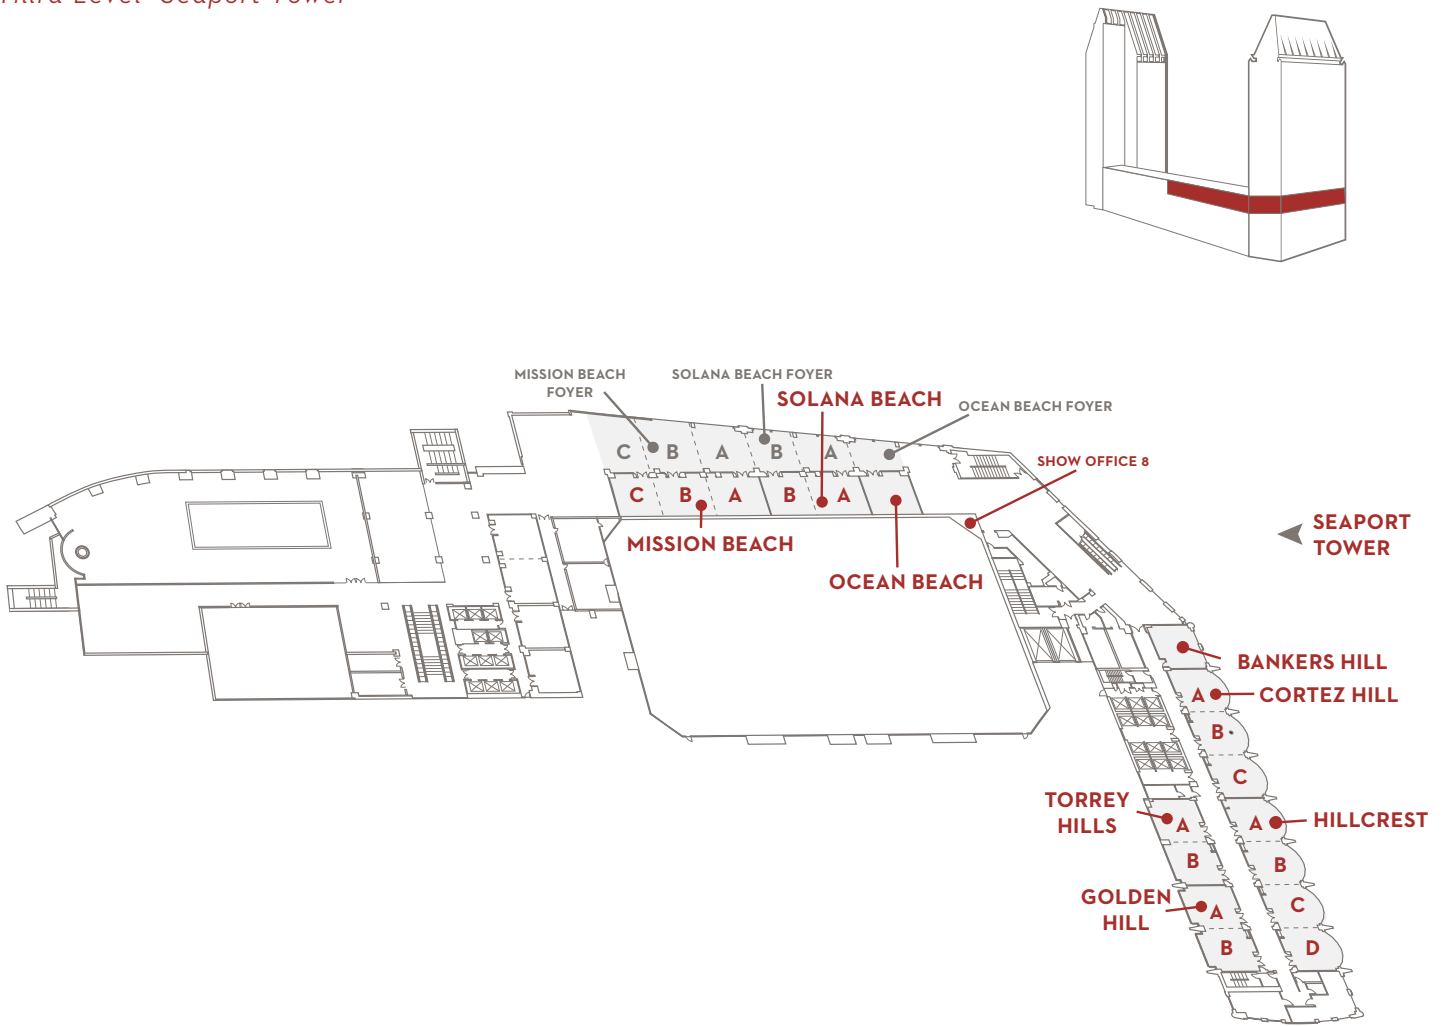

**HARBOR
TOWER** ➤

**MANCHESTER GRAND HYATT
SAN DIEGO**

1 Market Place
San Diego, CA 92101, USA

+1 619 232 1234 TELEPHONE
+1 619 358 6720 FAX

manchestergrand.hyatt.com

FLOOR PLAN

Third Level—Seaport Tower

**MANCHESTER GRAND HYATT
SAN DIEGO**

UPPER LEVEL *Meeting Rooms 1-11, Ballroom 6, Sails Pavilion Ballroom 20, Meeting Rooms 21-33*

MEZZANINE LEVEL *Meeting Rooms 12-19*

GROUND LEVEL *Lobbies A-H, Exhibit Halls A-H, Plaza Park*