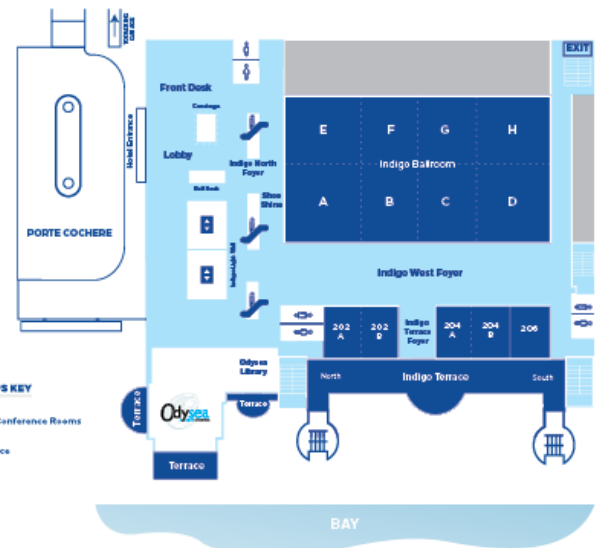

Promenade Level 1st Floor

Indigo Level 2nd Floor

Aqua Level 3rd Floor

Sapphire Level 4th Floor

Cobalt Level 5th Floor

Marriott Marquis - FIRST FLOOR

Marriott Marquis - SECOND FLOOR

Third Floor

Fourth Floor

**MANCHESTER GRAND HYATT
SAN DIEGO**

1 Market Place
San Diego, CA 92101, USA

+1 619 232 1234 TELEPHONE
+1 619 358 6720 FAX

manchestergrand.hyatt.com

GRAND | HYATT®

FLOOR PLAN

All Floors

UPPER LEVEL *Meeting Rooms 1-11, Ballroom 6, Sails Pavilion Ballroom 20, Meeting Rooms 21-33*

MEZZANINE LEVEL *Meeting Rooms 12-19*

GROUND LEVEL *Lobbies A-H, Exhibit Halls A-H, Plaza Park*