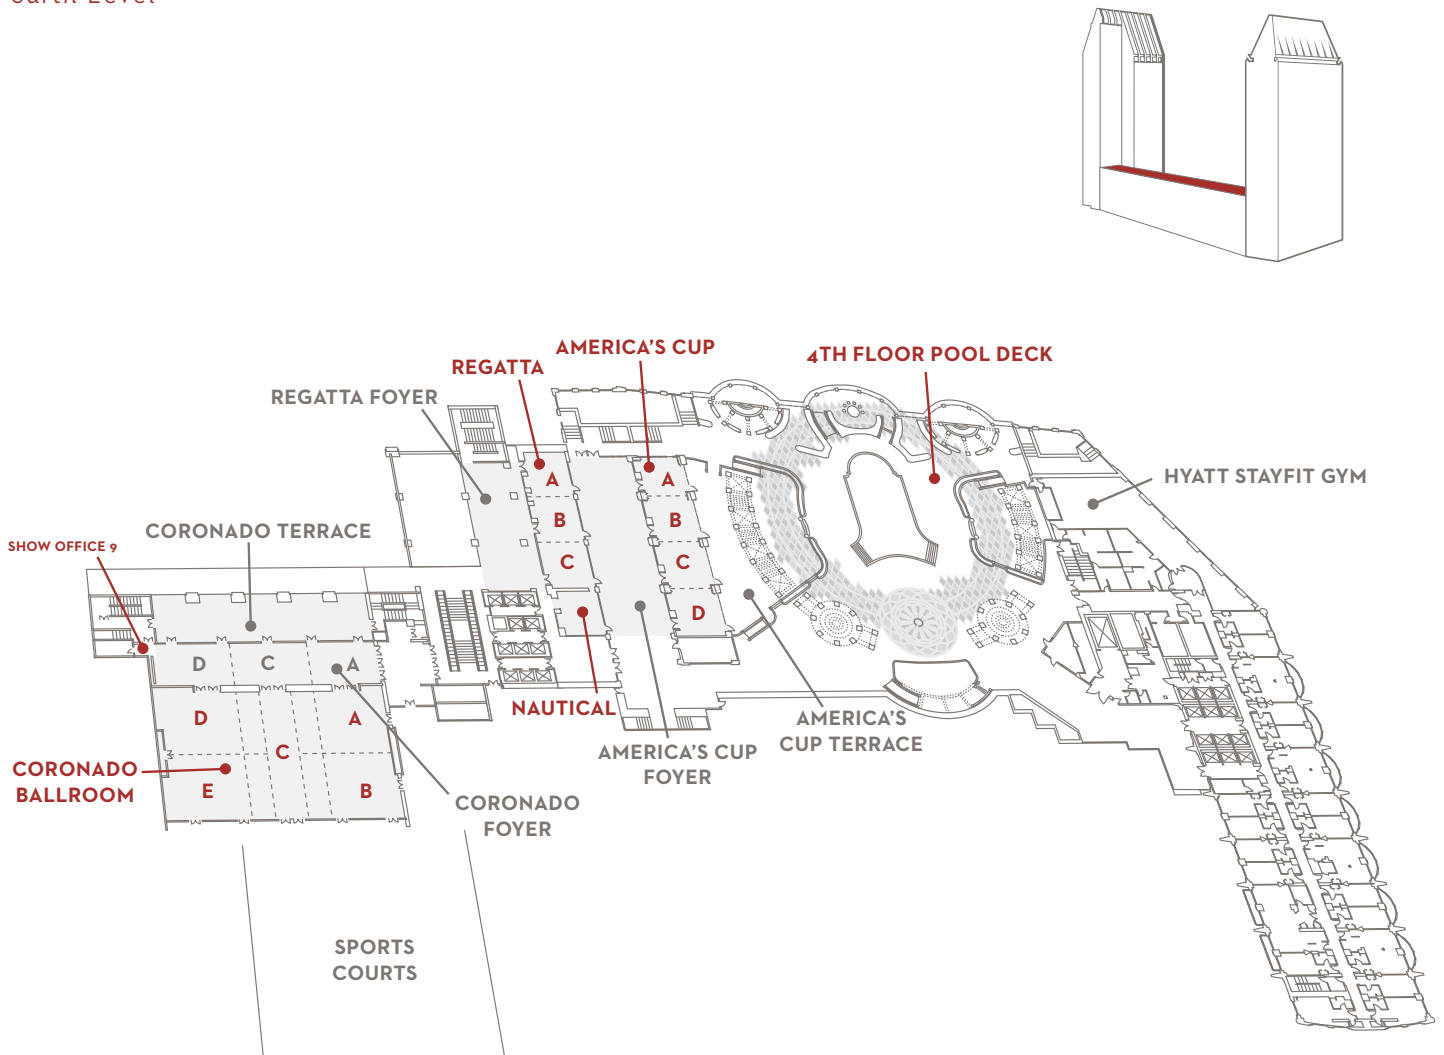

**HARBOR
TOWER** ➤

**MANCHESTER GRAND HYATT
SAN DIEGO**

1 Market Place
San Diego, CA 92101, USA

+1 619 232 1234 TELEPHONE
+1 619 358 6720 FAX

manchestergrand.hyatt.com

FLOOR PLAN

Third Level—Seaport Tower

**MANCHESTER GRAND HYATT
SAN DIEGO**

1 Market Place
San Diego, CA 92101, USA

+1 619 232 1234 TELEPHONE

+1 619 358 6720 FAX

manchestergrand.hyatt.com

GRAND | HYATT®

FLOOR PLAN

Fourth Level

San Diego Convention Center

UPPER LEVEL *Meeting Rooms 1-11, Ballroom 6, Sails Pavilion Ballroom 20, Meeting Rooms 21-33*

MEZZANINE LEVEL *Meeting Rooms 12-19*

GROUND LEVEL *Lobbies A-H, Exhibit Halls A-H, Plaza Park*