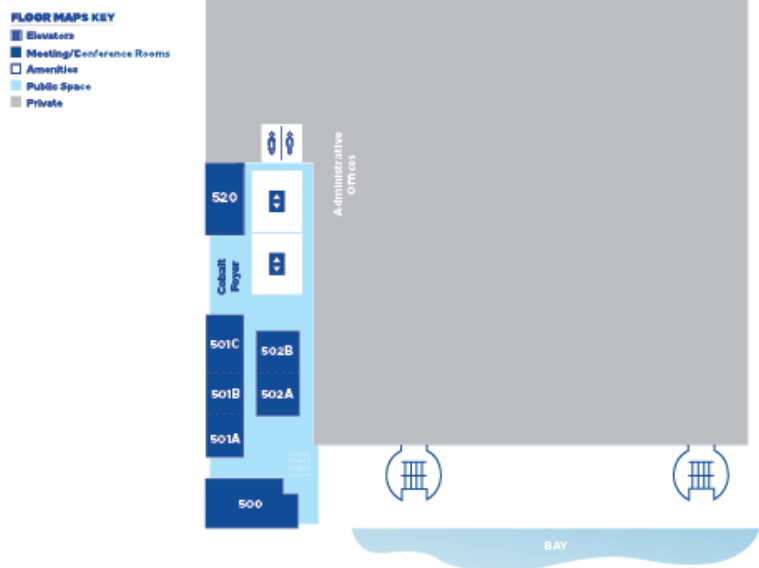

Promenade Level 1st Floor

Indigo Level 2nd Floor

Aqua Level 3rd Floor

Sapphire Level 4th Floor

Cobalt Level 5th Floor

Marriott Marquis - FIRST FLOOR

Marriott Marquis - SECOND FLOOR

Third Floor

Fourth Floor

**MANCHESTER GRAND HYATT
SAN DIEGO**

1 Market Place
San Diego, CA 92101, USA

+1 619 232 1234 TELEPHONE
+1 619 358 6720 FAX

manchestergrand.hyatt.com

GRAND | HYATT®

FLOOR PLAN

All Floors

UPPER LEVEL *Meeting Rooms 1-11, Ballroom 6, Sails Pavilion Ballroom 20, Meeting Rooms 21-33*

MEZZANINE LEVEL *Meeting Rooms 12-19*

GROUND LEVEL *Lobbies A-H, Exhibit Halls A-H, Plaza Park*