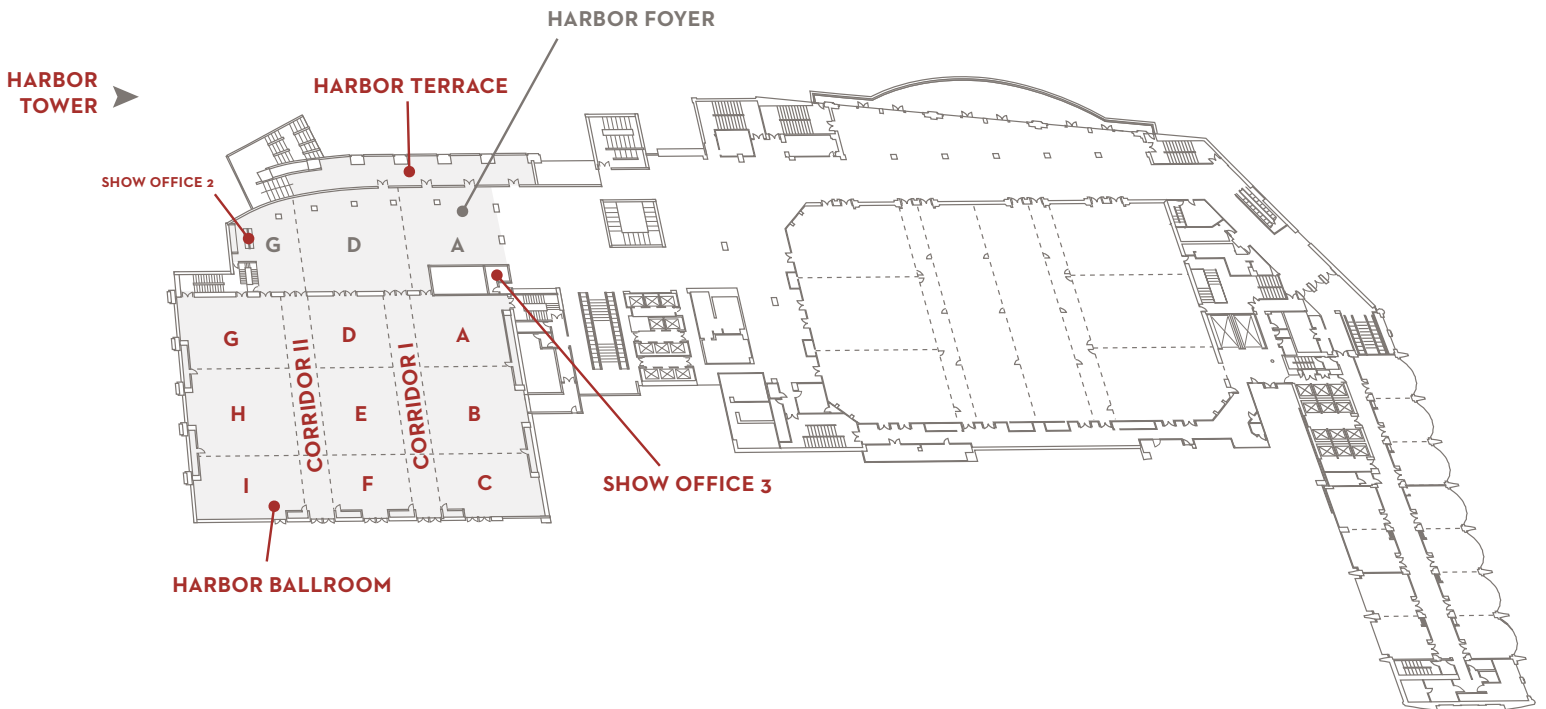

**MANCHESTER GRAND HYATT
SAN DIEGO**

1 Market Place
San Diego, CA 92101, USA

+1 619 232 1234 TELEPHONE

+1 619 358 6720 FAX

manchestergrand.hyatt.com

GRAND | HYATT®

FLOOR PLAN

Second Level—Harbor Tower