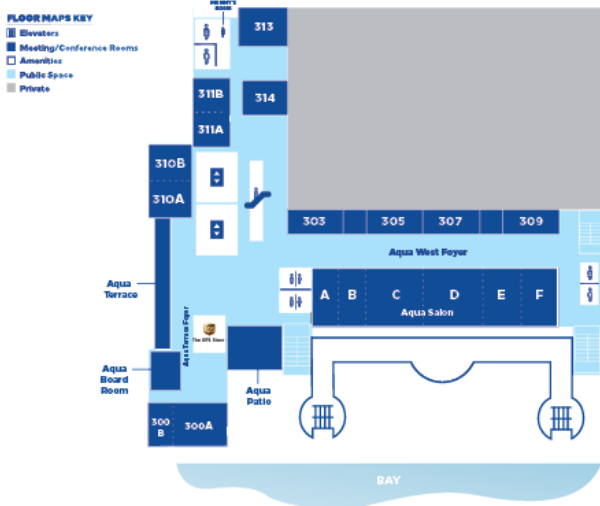

Promenade Level 1st Floor

Indigo Level 2nd Floor

Aqua Level 3rd Floor

Sapphire Level 4th Floor

Cobalt Level 5th Floor

Marriott Marquis - FIRST FLOOR

Marriott Marquis - SECOND FLOOR

Third Floor

Fourth Floor

**MANCHESTER GRAND HYATT
SAN DIEGO**

1 Market Place
San Diego, CA 92101, USA

+1 619 232 1234 TELEPHONE
+1 619 358 6720 FAX

manchestergrand.hyatt.com

GRAND | HYATT®

FLOOR PLAN

All Floors

**MANCHESTER GRAND HYATT
SAN DIEGO**

1 Market Place
San Diego, CA 92101, USA

+1 619 232 1234 TELEPHONE

+1 619 358 6720 FAX

manchestergrand.hyatt.com

GRAND | HYATT®

FLOOR PLAN

Second Level—Harbor Tower

UPPER LEVEL *Meeting Rooms 1-11, Ballroom 6, Sails Pavilion Ballroom 20, Meeting Rooms 21-33*

MEZZANINE LEVEL *Meeting Rooms 12-19*

GROUND LEVEL *Lobbies A-H, Exhibit Halls A-H, Plaza Park*