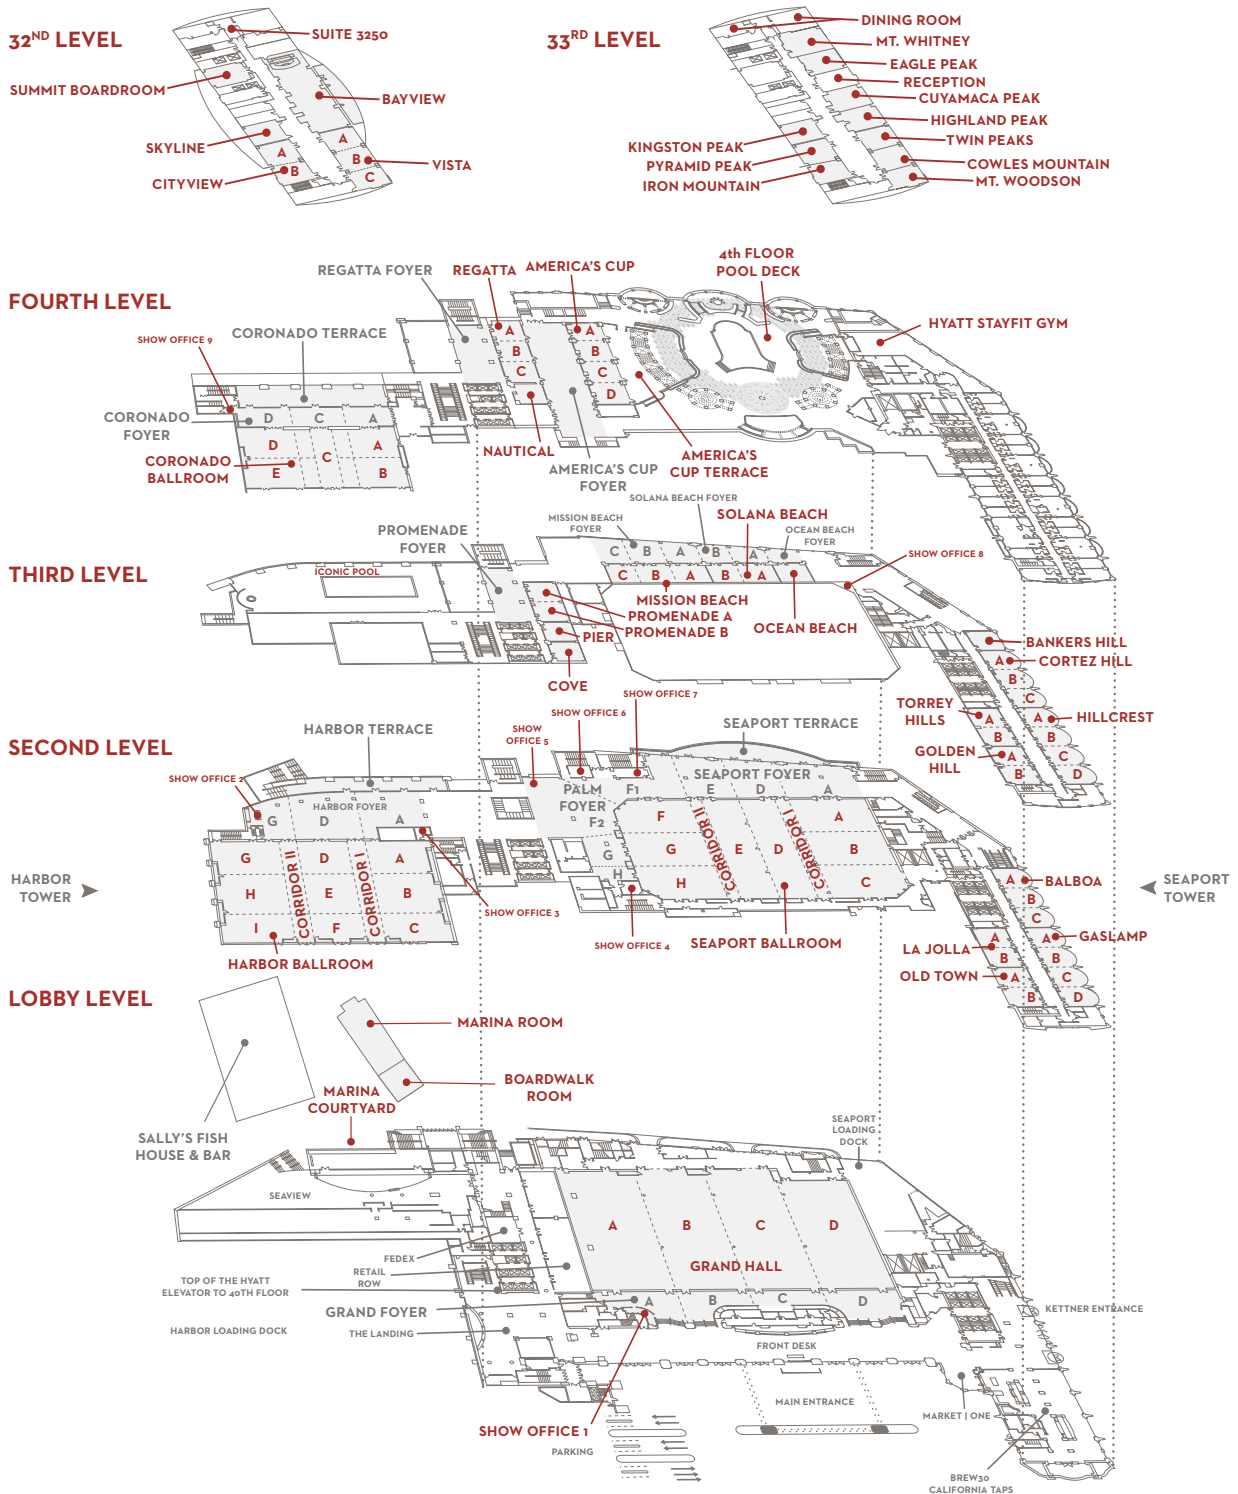

Promenade Level 1st Floor

Indigo Level 2nd Floor

Aqua Level 3rd Floor

Sapphire Level 4th Floor

Cobalt Level 5th Floor

Marriott Marquis - FIRST FLOOR

Marriott Marquis - SECOND FLOOR

Third Floor

Fourth Floor

**MANCHESTER GRAND HYATT
SAN DIEGO**

1 Market Place
San Diego, CA 92101, USA

+1 619 232 1234 TELEPHONE
+1 619 358 6720 FAX

manchestergrand.hyatt.com

GRAND | HYATT®

FLOOR PLAN

All Floors

UPPER LEVEL *Meeting Rooms 1-11, Ballroom 6, Sails Pavilion Ballroom 20, Meeting Rooms 21-33*

MEZZANINE LEVEL *Meeting Rooms 12-19*

GROUND LEVEL *Lobbies A-H, Exhibit Halls A-H, Plaza Park*