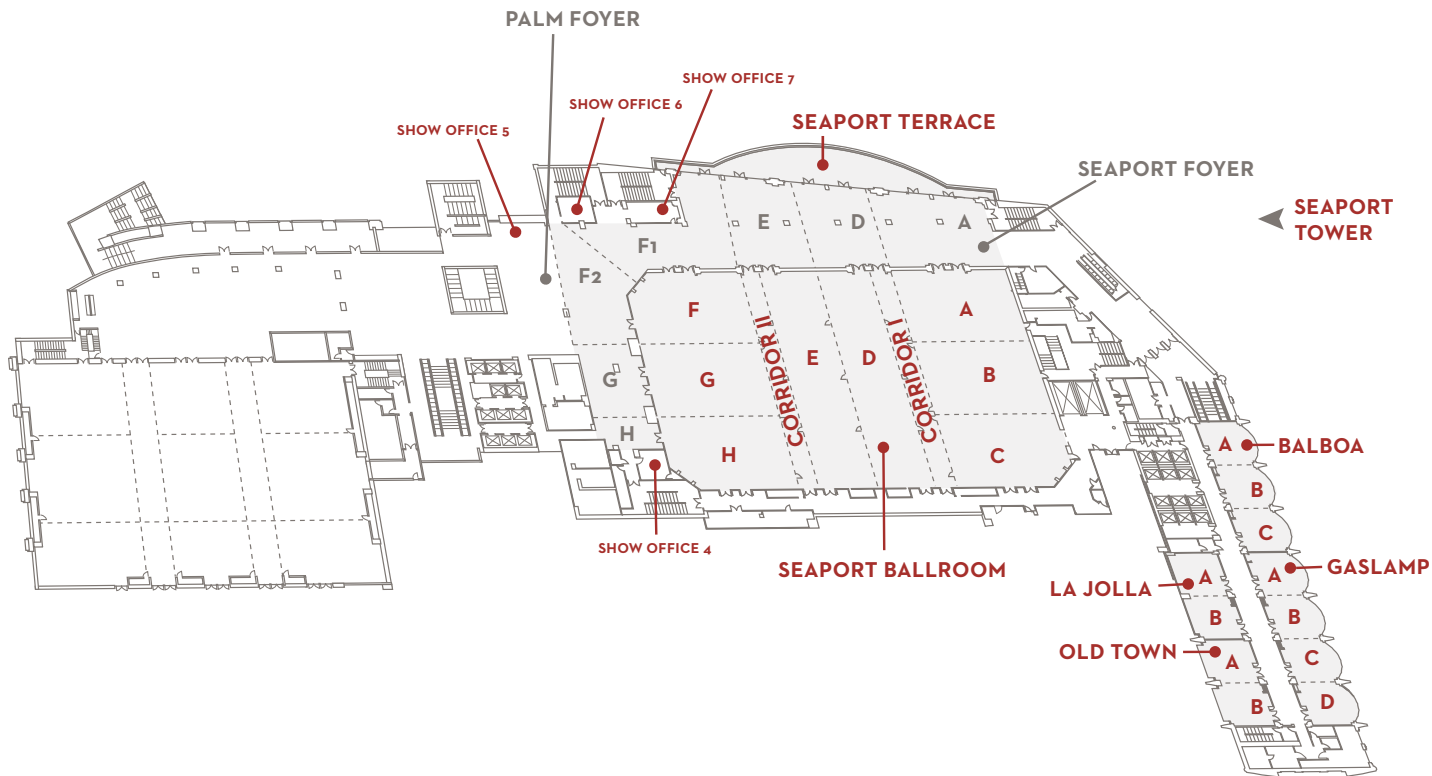

**MANCHESTER GRAND HYATT
SAN DIEGO**

1 Market Place
San Diego, CA 92101, USA

+1 619 232 1234 TELEPHONE

+1 619 358 6720 FAX

manchestergrand.hyatt.com

GRAND | HYATT®

FLOOR PLAN

Second Level—Seaport Tower

UPPER LEVEL *Meeting Rooms 1-11, Ballroom 6, Sails Pavilion Ballroom 20, Meeting Rooms 21-33*

MEZZANINE LEVEL *Meeting Rooms 12-19*

GROUND LEVEL *Lobbies A-H, Exhibit Halls A-H, Plaza Park*