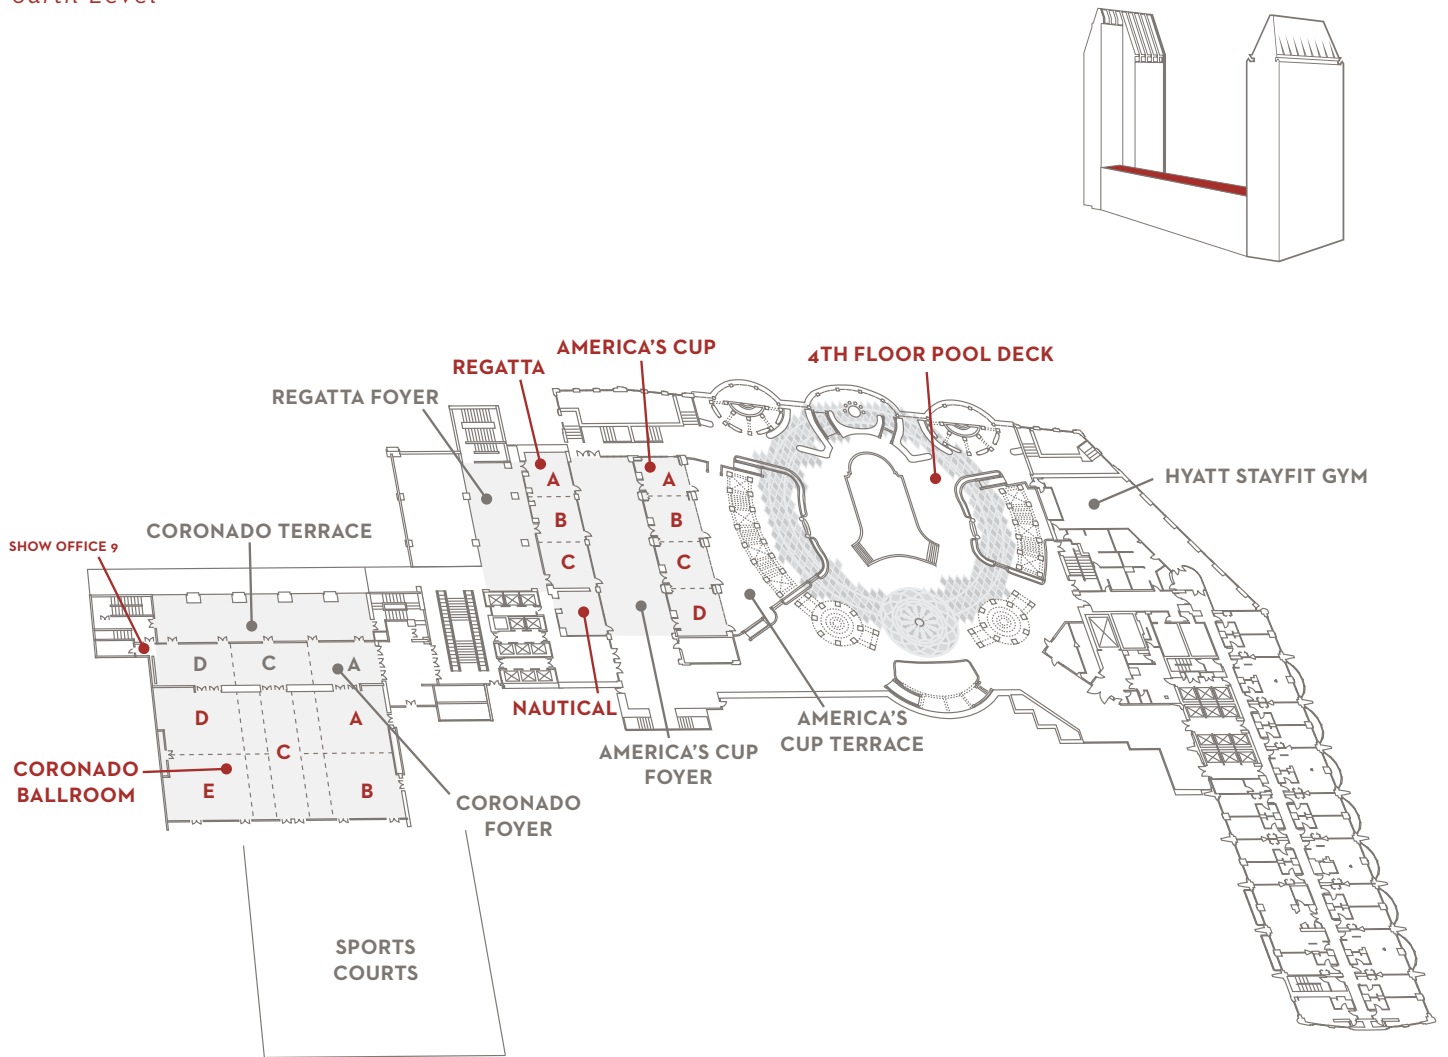

# San Diego Convention Center

## UPPER LEVEL *Meeting Rooms 1-11, Ballroom 6, Sails Pavilion Ballroom 20, Meeting Rooms 21-33*

## MEZZANINE LEVEL *Meeting Rooms 12-19*

## GROUND LEVEL *Lobbies A-H, Exhibit Halls A-H, Plaza Park*