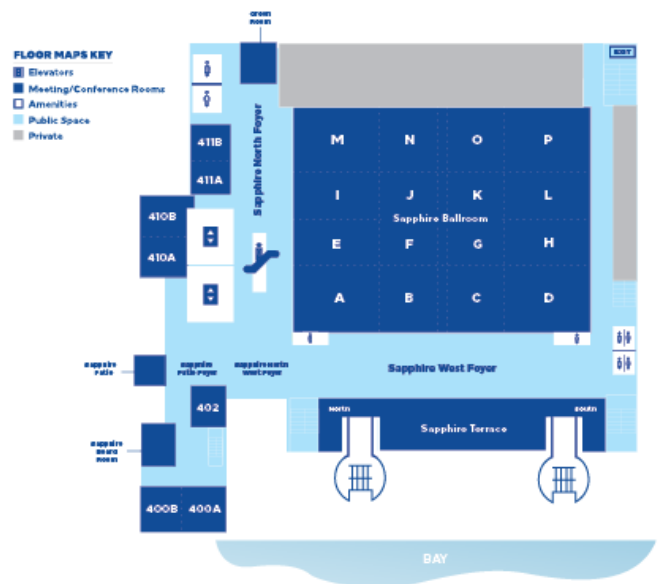

Promenade Level 1<sup>st</sup> Floor

Indigo Level 2<sup>nd</sup> Floor

Aqua Level 3<sup>rd</sup> Floor

Sapphire Level 4<sup>th</sup> Floor

Cobalt Level 5<sup>th</sup> Floor

**MANCHESTER GRAND HYATT  
SAN DIEGO**

**33<sup>RD</sup> LEVEL**

**FOURTH LEVEL**

**THIRD LEVEL**

**SECOND LEVEL**

**LOBBY LEVEL**

**MANCHESTER GRAND HYATT  
SAN DIEGO**

1 Market Place  
San Diego, CA 92101, USA

+1 619 232 1234 TELEPHONE

## UPPER LEVEL *Meeting Rooms 1-11, Ballroom 6, Sails Pavilion Ballroom 20, Meeting Rooms 21-33*

## GROUND LEVEL *Lobbies A-H, Exhibit Halls A-H, Plaza Park*