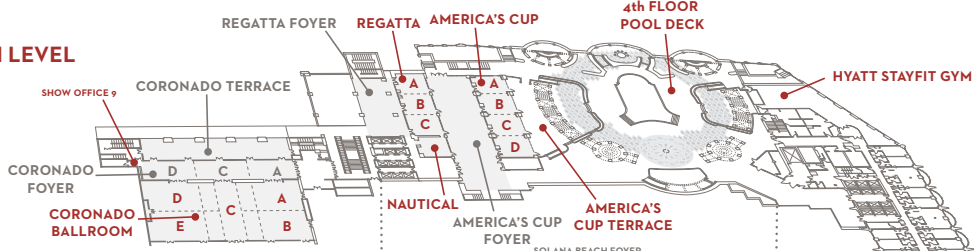

Promenade Level 1<sup>st</sup> Floor

Indigo Level 2<sup>nd</sup> Floor

Aqua Level 3<sup>rd</sup> Floor

Sapphire Level 4<sup>th</sup> Floor

Cobalt Level 5<sup>th</sup> Floor

**MANCHESTER GRAND HYATT  
SAN DIEGO**

1 Market Place  
San Diego, CA 92101, USA

+1 619 232 1234 TELEPHONE  
+1 619 358 6720 FAX

[manchestergrand.hyatt.com](http://manchestergrand.hyatt.com)

**GRAND | HYATT**

**FLOOR PLAN**

*All Floors*

**32<sup>ND</sup> LEVEL**

**33<sup>RD</sup> LEVEL**

**FOURTH LEVEL**

**THIRD LEVEL**

**SECOND LEVEL**

**LOBBY LEVEL**

**MANCHESTER GRAND HYATT  
SAN DIEGO**

1 Market Place  
San Diego, CA 92101, USA

+1 619 232 1234 TELEPHONE