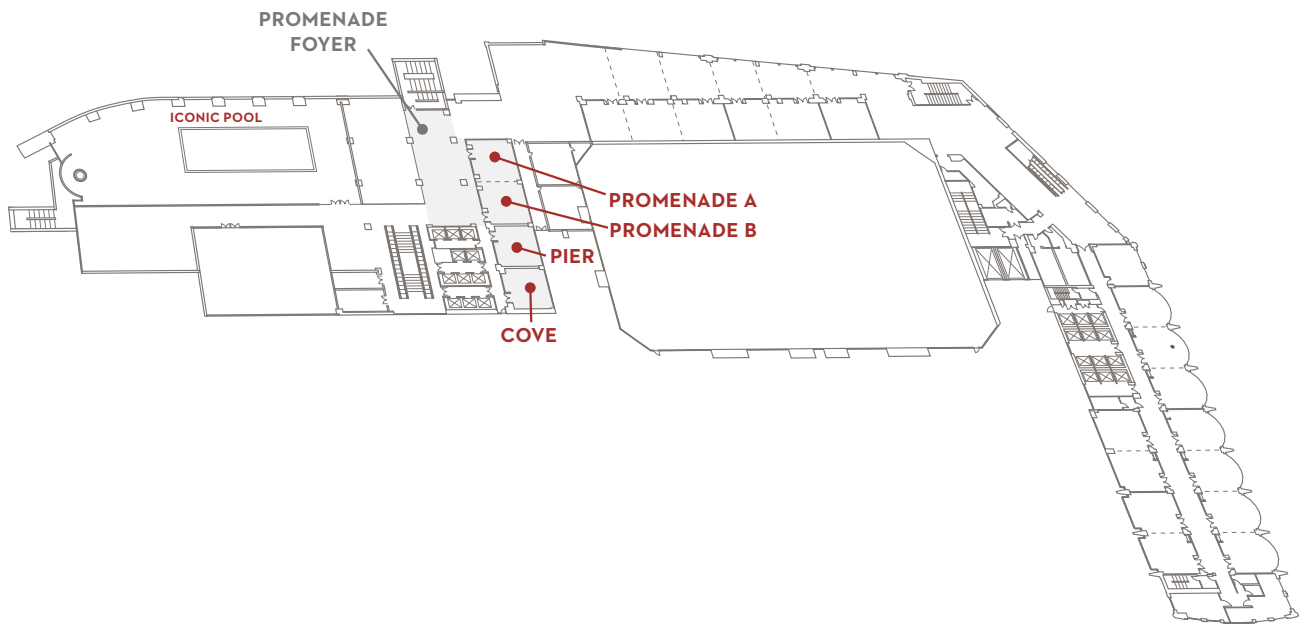

+1 619 232 1234 TELEPHONE

+1 619 358 6720 FAX

[manchestergrand.hyatt.com](http://manchestergrand.hyatt.com)

GRAND | HYATT®

**FLOOR PLAN**

*Third Level—Harbor Tower*

**HARBOR  
TOWER** ➤

**MANCHESTER GRAND HYATT  
SAN DIEGO**