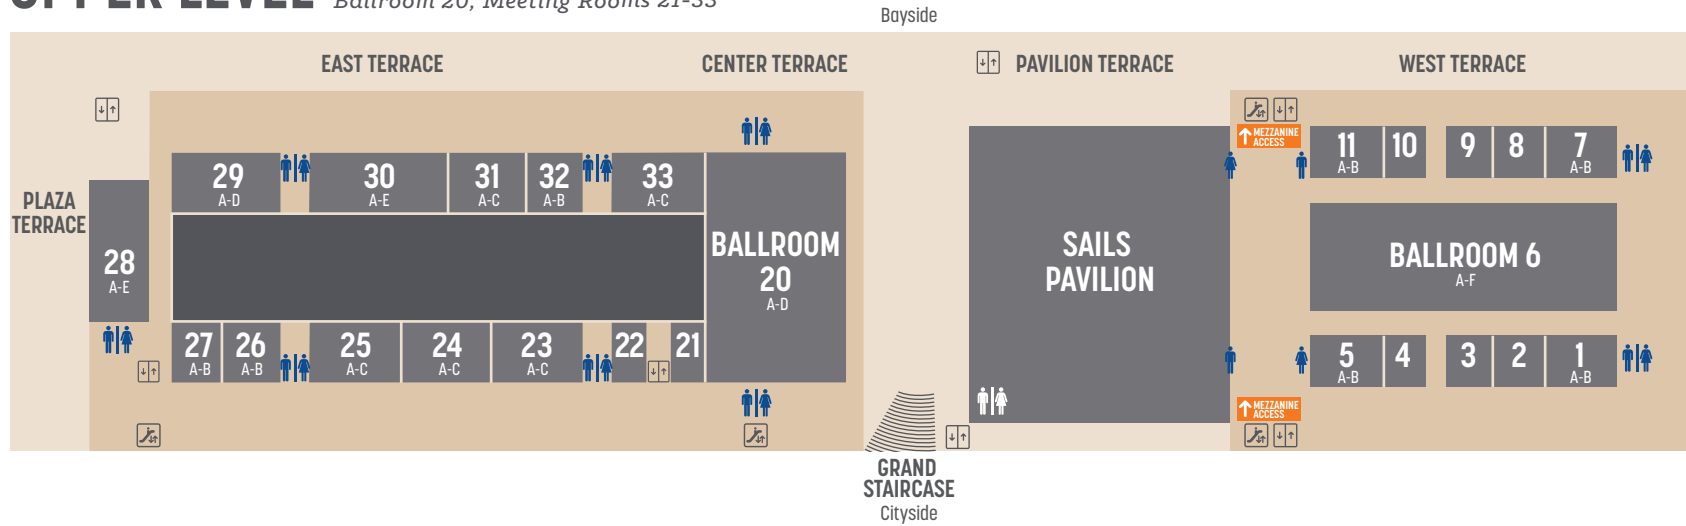

## UPPER LEVEL *Meeting Rooms 1-11, Ballroom 6, Sails Pavilion Ballroom 20, Meeting Rooms 21-33*

## MEZZANINE LEVEL *Meeting Rooms 12-19*

## GROUND LEVEL *Lobbies A-H, Exhibit Halls A-H, Plaza Park*