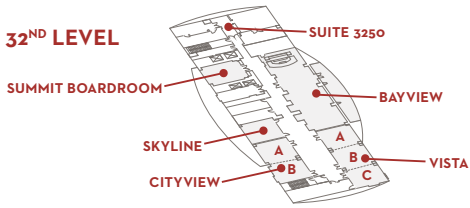

**33<sup>RD</sup> LEVEL**

**FOURTH LEVEL**

**THIRD LEVEL**

**SECOND LEVEL**

**LOBBY LEVEL**

**MANCHESTER GRAND HYATT  
SAN DIEGO**

1 Market Place  
San Diego, CA 92101, USA

+1 619 232 1234 TELEPHONE