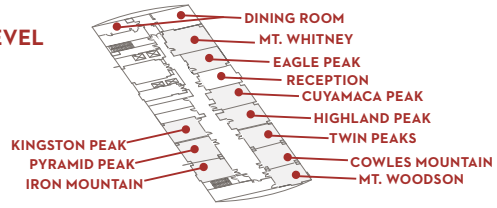

Promenade Level 1<sup>st</sup> Floor

Indigo Level 2<sup>nd</sup> Floor

Aqua Level 3<sup>rd</sup> Floor

Sapphire Level 4<sup>th</sup> Floor

Cobalt Level 5<sup>th</sup> Floor

**MANCHESTER GRAND HYATT  
SAN DIEGO**

1 Market Place  
San Diego, CA 92101, USA

+1 619 232 1234 TELEPHONE  
+1 619 358 6720 FAX

[manchestergrand.hyatt.com](http://manchestergrand.hyatt.com)

**GRAND | HYATT**

**FLOOR PLAN**

*All Floors*

**32<sup>ND</sup> LEVEL**

**33<sup>RD</sup> LEVEL**

**FOURTH LEVEL**

**THIRD LEVEL**

**SECOND LEVEL**

**LOBBY LEVEL**

**MANCHESTER GRAND HYATT  
SAN DIEGO**

1 Market Place  
San Diego, CA 92101, USA

+1 619 232 1234 TELEPHONE