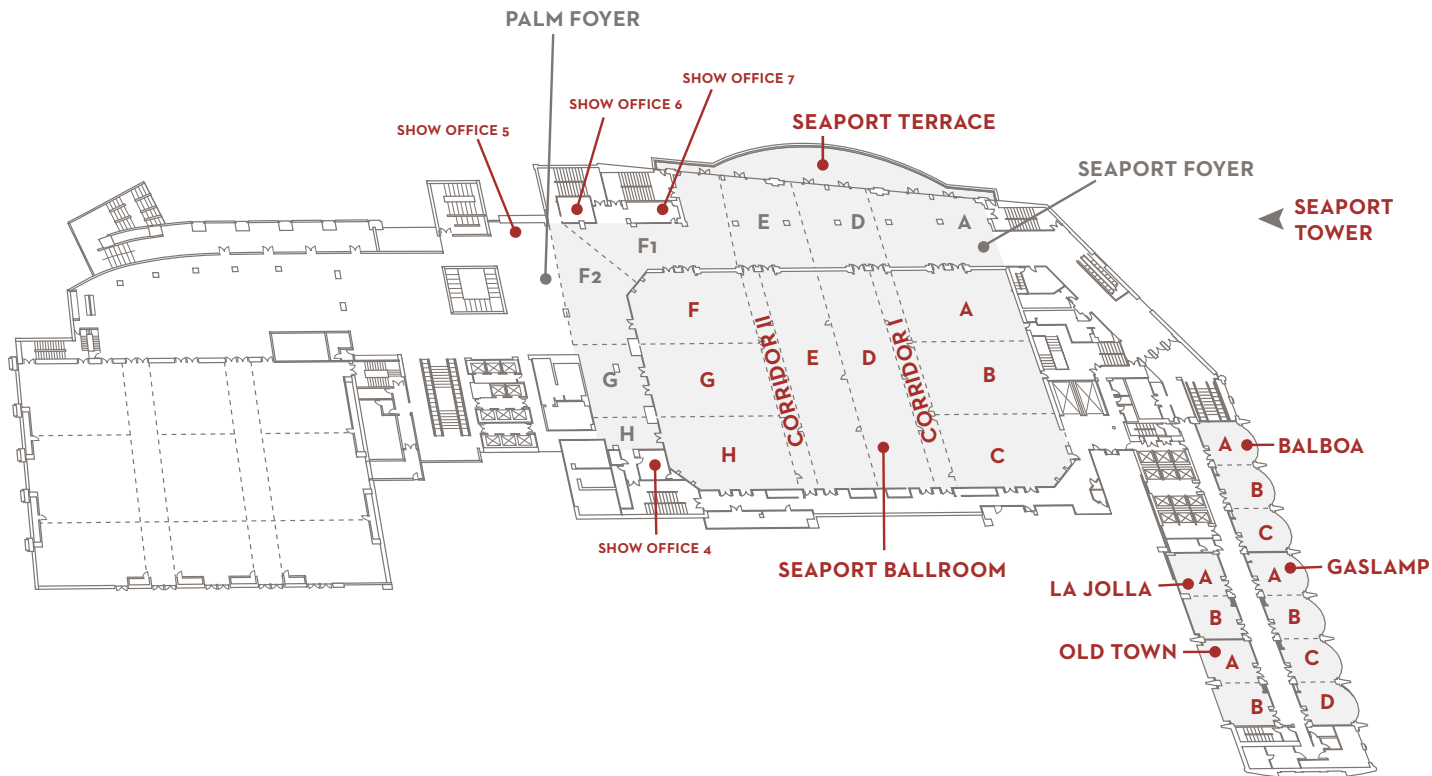

+1 619 232 1234 TELEPHONE

+1 619 358 6720 FAX

[manchestergrand.hyatt.com](http://manchestergrand.hyatt.com)

GRAND | HYATT®

**FLOOR PLAN**

*Second Level—Seaport Tower*

**MANCHESTER GRAND HYATT  
SAN DIEGO**

1 Market Place  
San Diego, CA 92101, USA