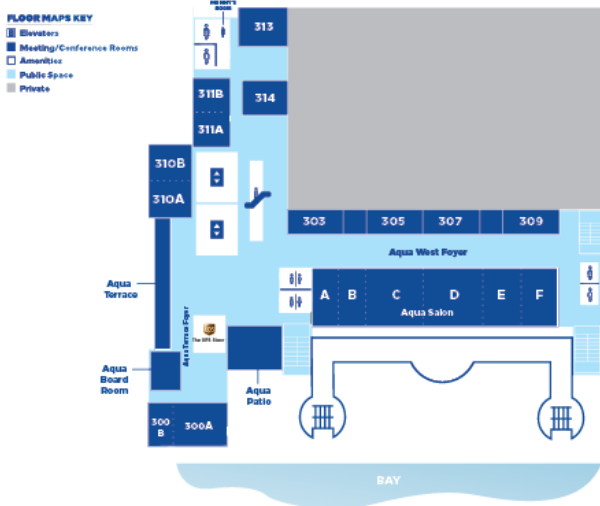

Promenade Level 1<sup>st</sup> Floor

Indigo Level 2<sup>nd</sup> Floor

Aqua Level 3<sup>rd</sup> Floor

Sapphire Level 4<sup>th</sup> Floor

Cobalt Level 5<sup>th</sup> Floor

**MANCHESTER GRAND HYATT  
SAN DIEGO**

**33<sup>RD</sup> LEVEL**

**FOURTH LEVEL**

**THIRD LEVEL**

**SECOND LEVEL**

**LOBBY LEVEL**

**MANCHESTER GRAND HYATT  
SAN DIEGO**

1 Market Place  
San Diego, CA 92101, USA

+1 619 232 1234 TELEPHONE

## UPPER LEVEL *Meeting Rooms 1-11, Ballroom 6, Sails Pavilion Ballroom 20, Meeting Rooms 21-33*

## GROUND LEVEL *Lobbies A-H, Exhibit Halls A-H, Plaza Park*