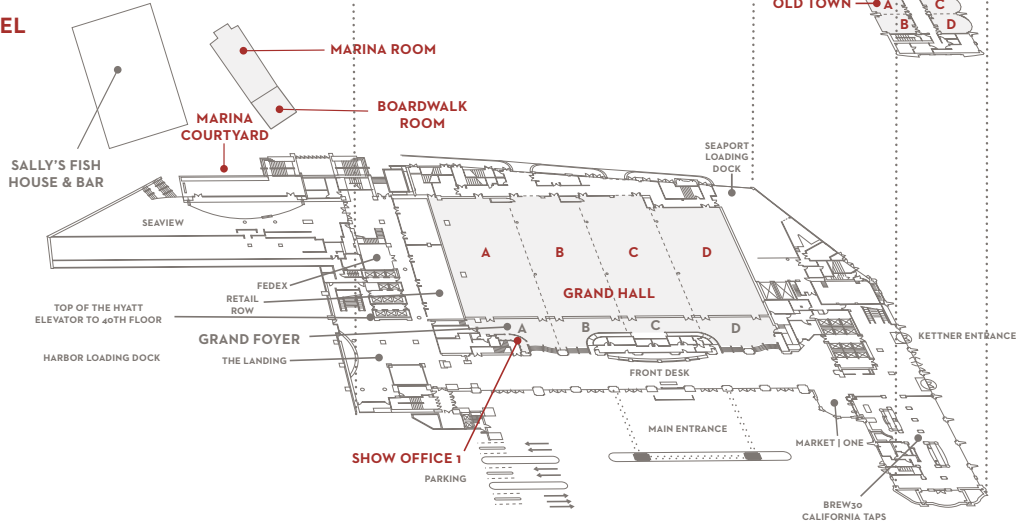

**33<sup>RD</sup> LEVEL**

**FOURTH LEVEL**

**THIRD LEVEL**

**SECOND LEVEL**

**LOBBY LEVEL**

**MANCHESTER GRAND HYATT  
SAN DIEGO**

1 Market Place  
San Diego, CA 92101, USA

+1 619 232 1234 TELEPHONE