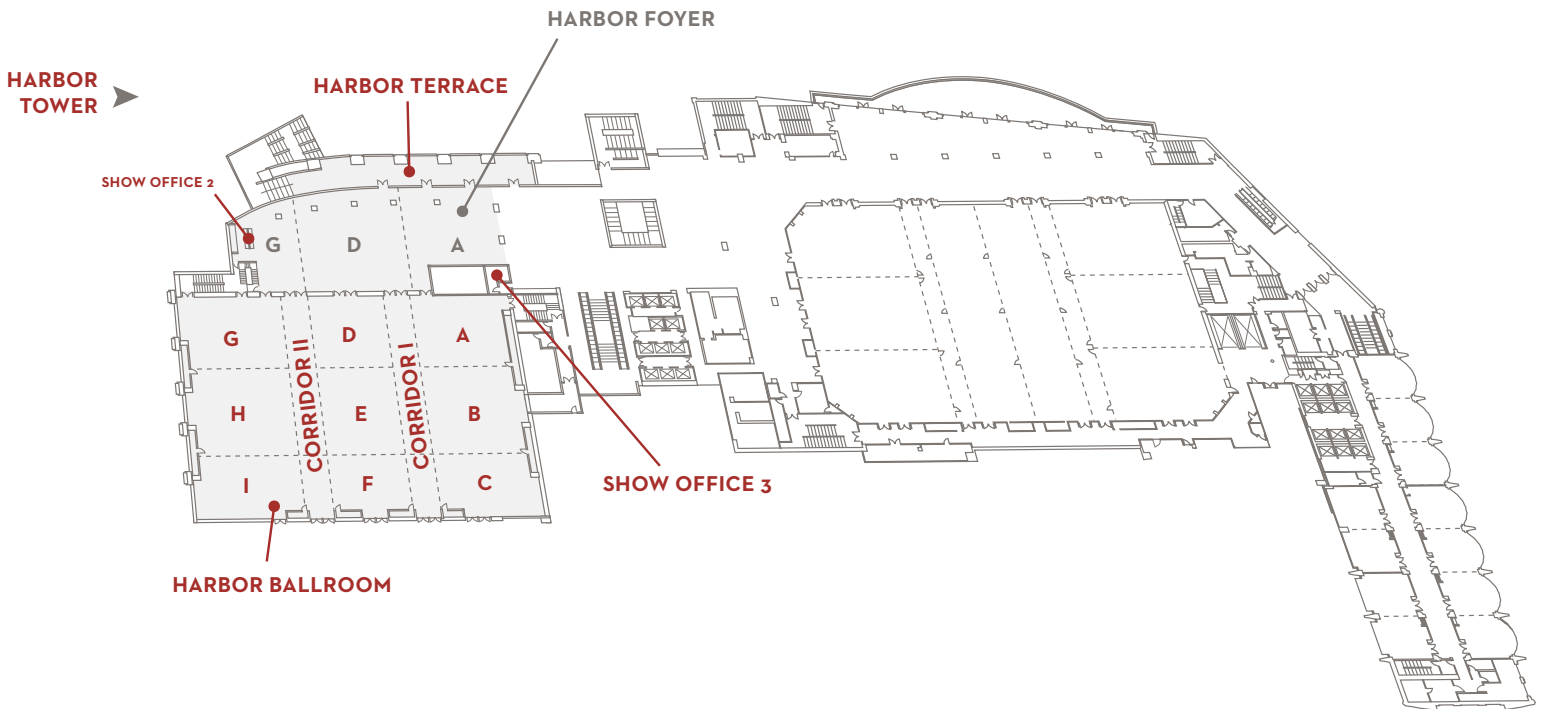

+1 619 232 1234 TELEPHONE

+1 619 358 6720 FAX

[manchestergrand.hyatt.com](http://manchestergrand.hyatt.com)

GRAND | HYATT®

**FLOOR PLAN**

*Second Level—Harbor Tower*

**MANCHESTER GRAND HYATT  
SAN DIEGO**

1 Market Place  
San Diego, CA 92101, USA