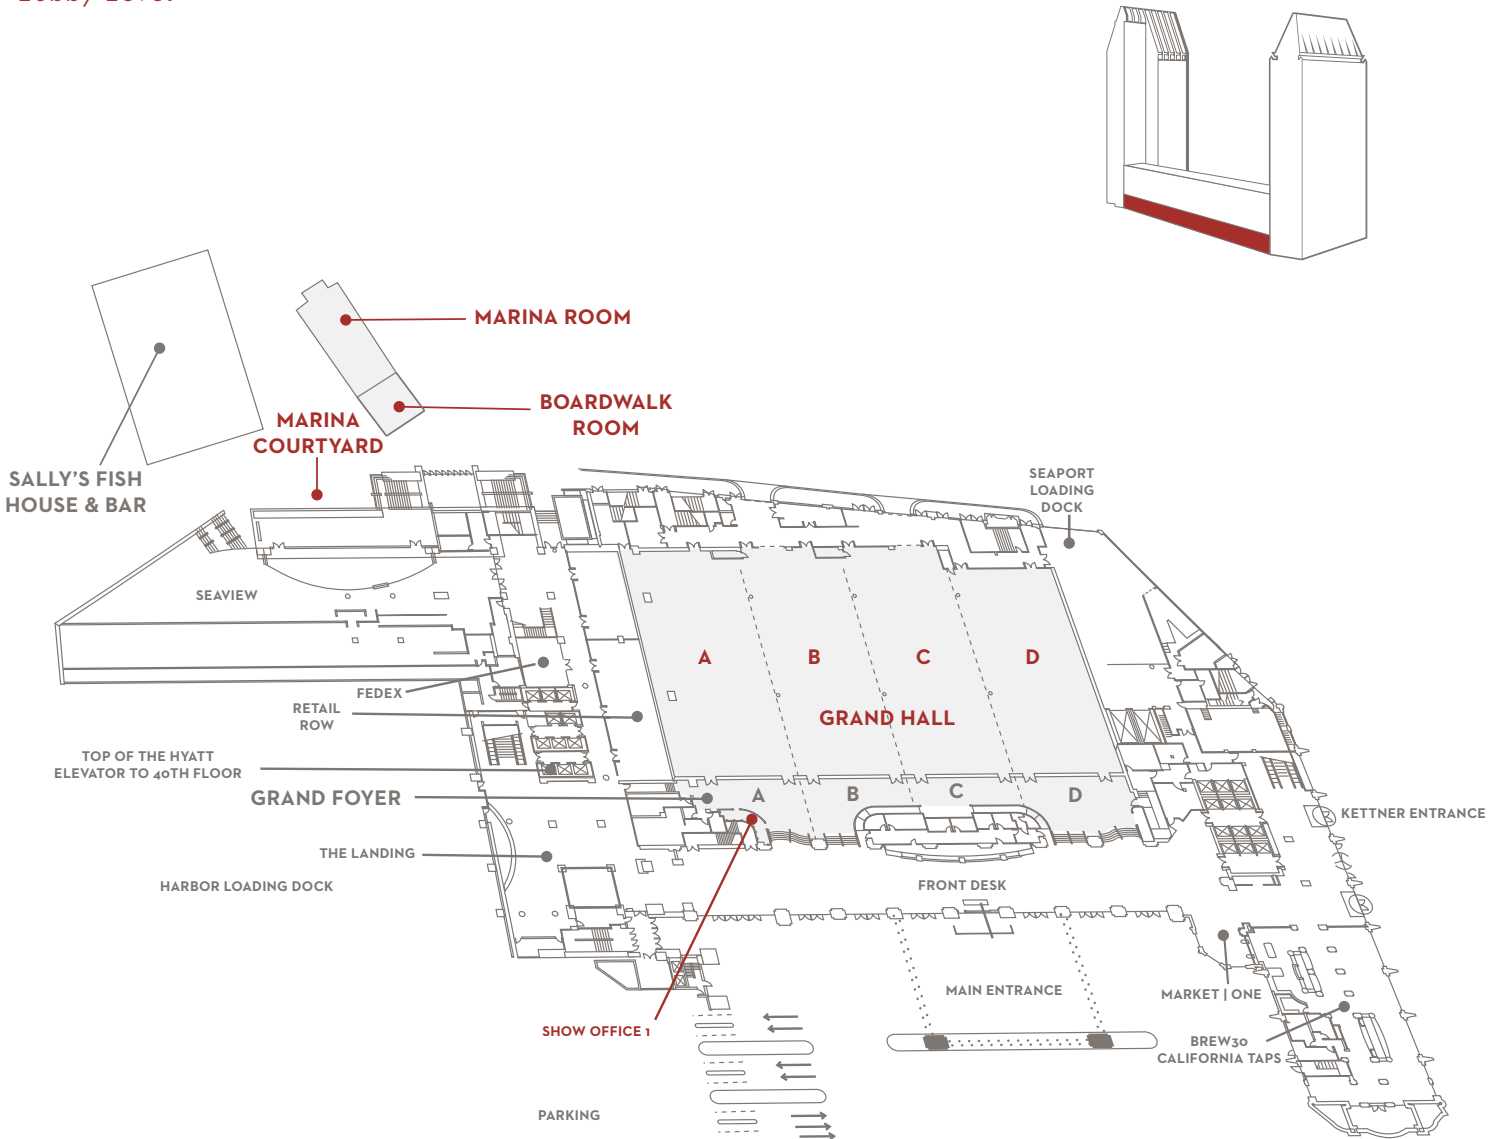

+1 619 358 6720 FAX

[manchestergrand.hyatt.com](http://manchestergrand.hyatt.com)

GRAND | HYATT®

**FLOOR PLAN**

*Lobby Level*

**MANCHESTER GRAND HYATT  
SAN DIEGO**

1 Market Place  
San Diego, CA 92101, USA