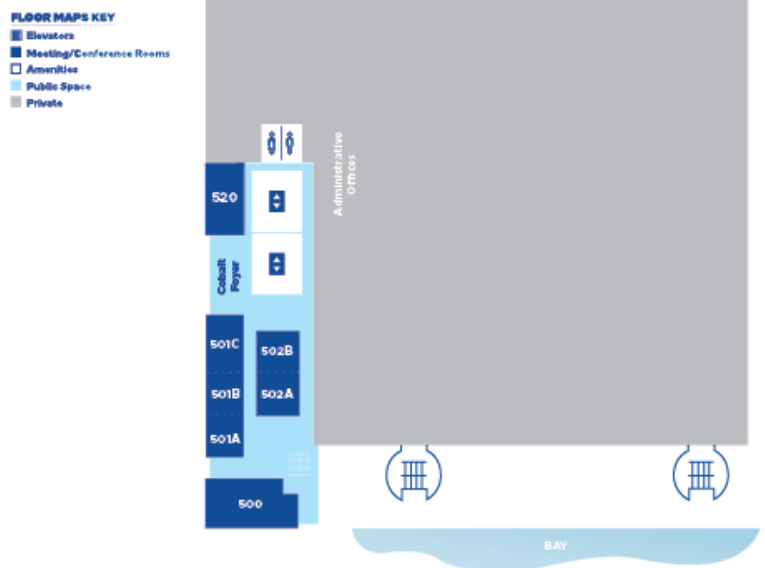

Promenade Level 1<sup>st</sup> Floor

Indigo Level 2<sup>nd</sup> Floor

Aqua Level 3<sup>rd</sup> Floor

Sapphire Level 4<sup>th</sup> Floor

Cobalt Level 5<sup>th</sup> Floor

**MANCHESTER GRAND HYATT  
SAN DIEGO**

**33<sup>RD</sup> LEVEL**

**FOURTH LEVEL**

**THIRD LEVEL**

**SECOND LEVEL**

**LOBBY LEVEL**

**MANCHESTER GRAND HYATT  
SAN DIEGO**

1 Market Place  
San Diego, CA 92101, USA

+1 619 232 1234 TELEPHONE

## MEZZANINE LEVEL *Meeting Rooms 12-19*

## GROUND LEVEL *Lobbies A-H, Exhibit Halls A-H, Plaza Park*