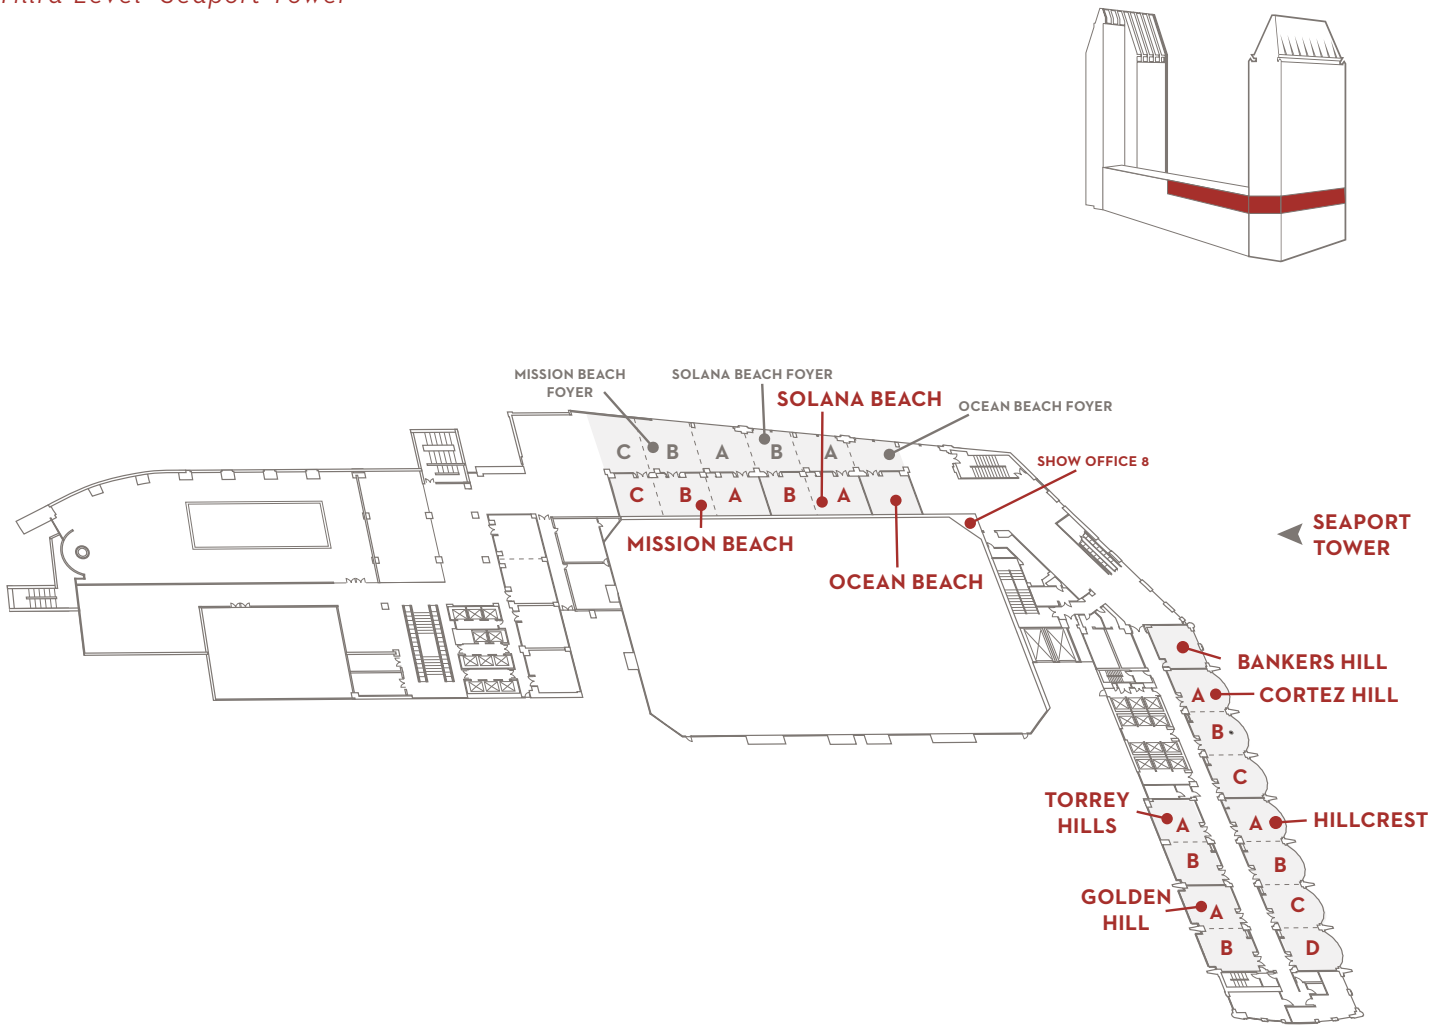

1 Market Place  
San Diego, CA 92101, USA

+1 619 232 1234 TELEPHONE

+1 619 358 6720 FAX

*manchestergrand.hyatt.com*

**FLOOR PLAN**

*Third Level—Seaport Tower*

**MANCHESTER GRAND HYATT  
SAN DIEGO**

1 Market Place  
San Diego, CA 92101, USA