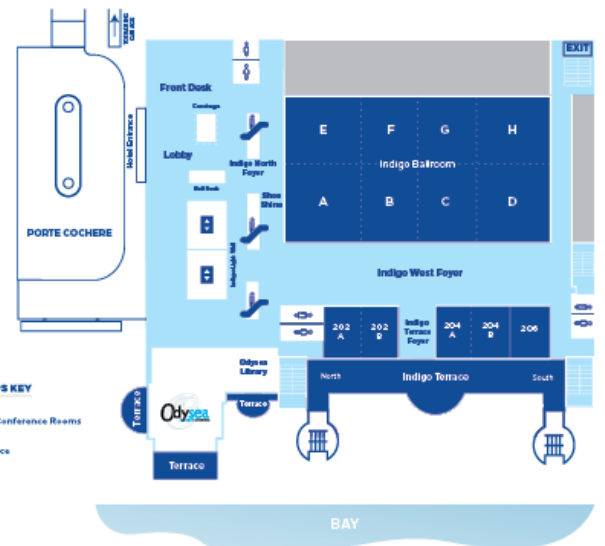

Promenade Level 1<sup>st</sup> Floor

Indigo Level 2<sup>nd</sup> Floor

Aqua Level 3<sup>rd</sup> Floor

Sapphire Level 4<sup>th</sup> Floor

Cobalt Level 5<sup>th</sup> Floor

**MANCHESTER GRAND HYATT  
SAN DIEGO**

**33<sup>RD</sup> LEVEL**

**FOURTH LEVEL**

**THIRD LEVEL**

**SECOND LEVEL**

**LOBBY LEVEL**

**MANCHESTER GRAND HYATT  
SAN DIEGO**

1 Market Place  
San Diego, CA 92101, USA

+1 619 232 1234 TELEPHONE

## UPPER LEVEL *Meeting Rooms 1-11, Ballroom 6, Sails Pavilion Ballroom 20, Meeting Rooms 21-33*

## GROUND LEVEL *Lobbies A-H, Exhibit Halls A-H, Plaza Park*