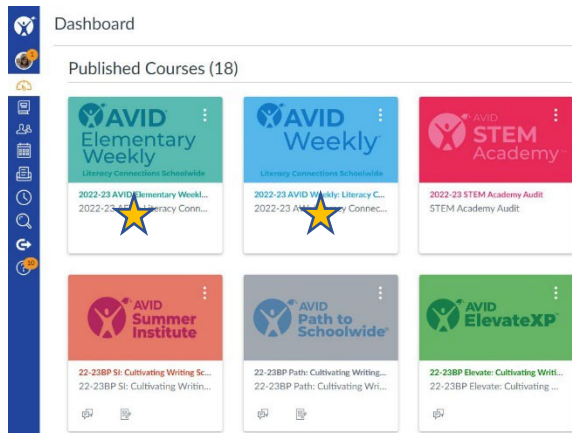

How Do I Navigate My AVID Weekly® or AVID® Elementary Weekly: Literacy Connections Schoolwide eLearning Course?

Your AVID Weekly or AVID Elementary Weekly tile should be available now. Follow the steps below to access your eLearning pages.

1. Log in to [MyAVID](#) and click the  button.

2. Locate the AVID Weekly or AVID Elementary Weekly tile on your dashboard. (Note: Your tile should have your site name under the picture after the year.)

3. Click the tile to open the course to the landing page. From there you can click one of the blue boxes to navigate to where you want to go.